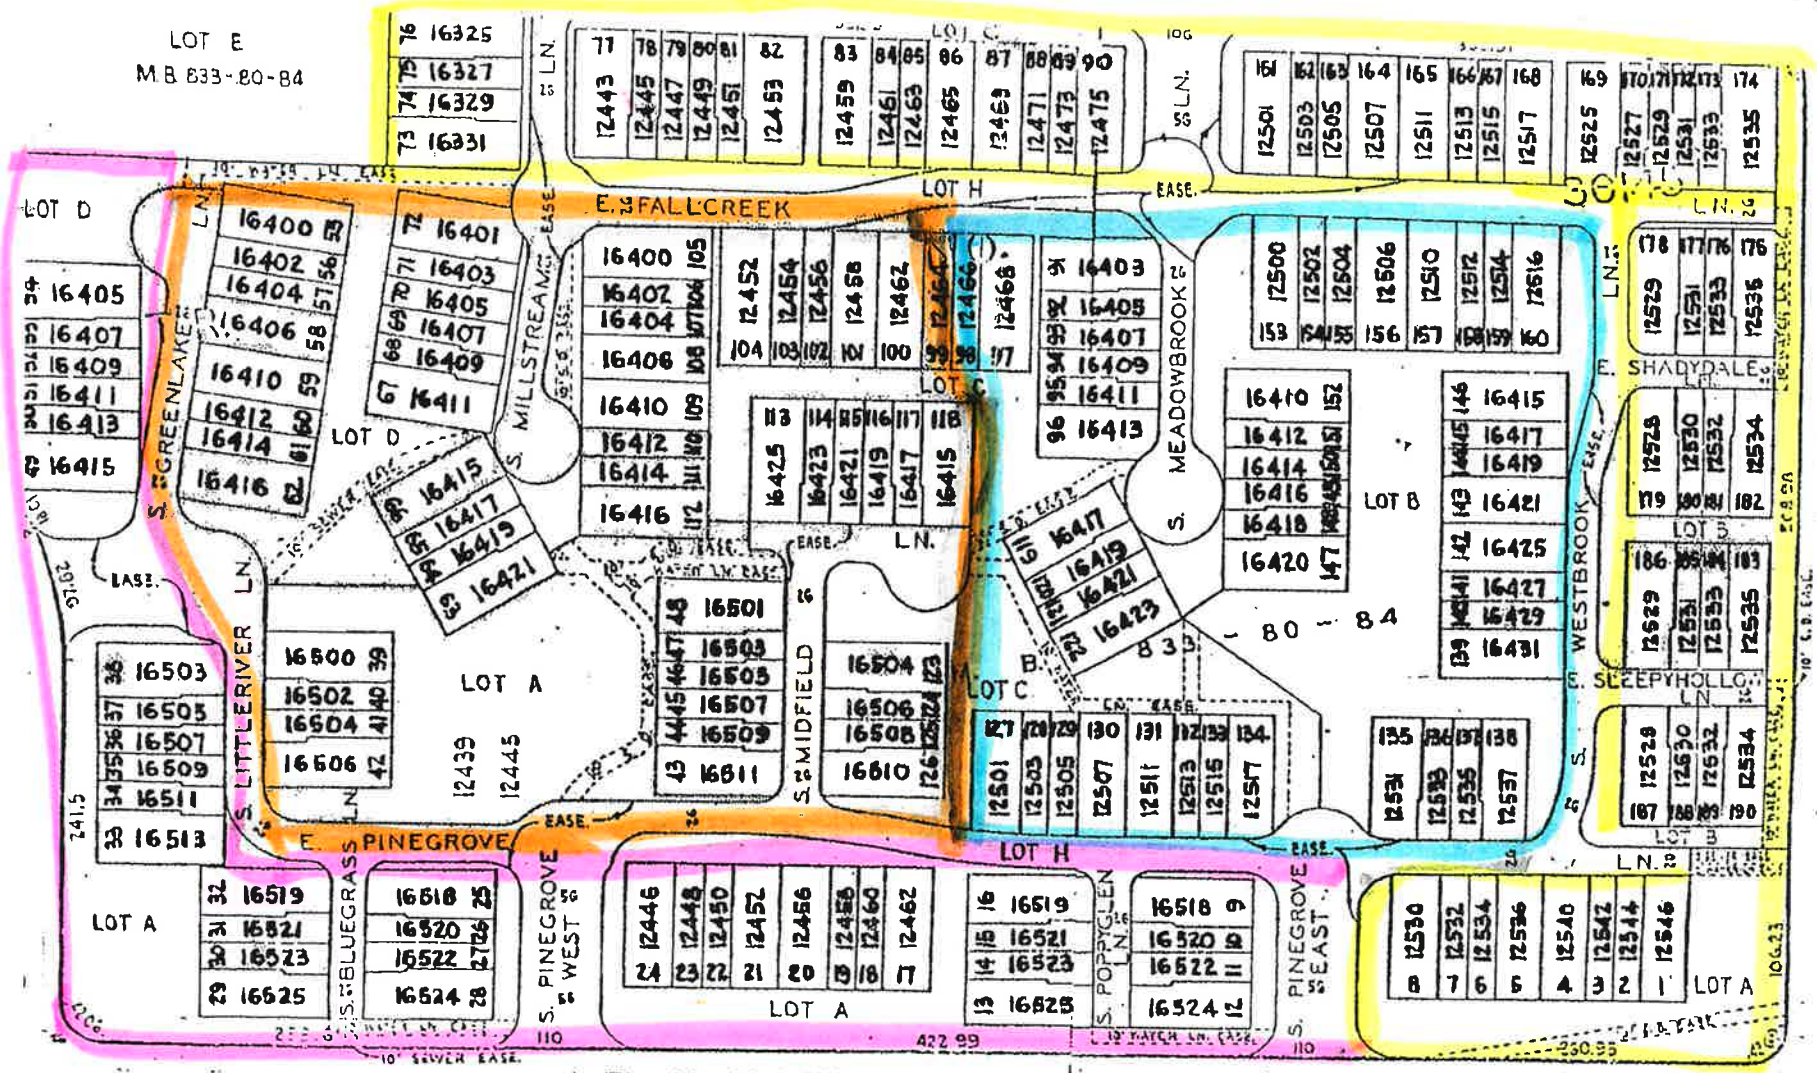

LOT E  
M B 833-80-84

10799  
A

16501

S. BLOOMFIELD

- WEEK 1
- WEEK 2
- WEEK 3
- WEEK 4

Sundance HOA

166th St.